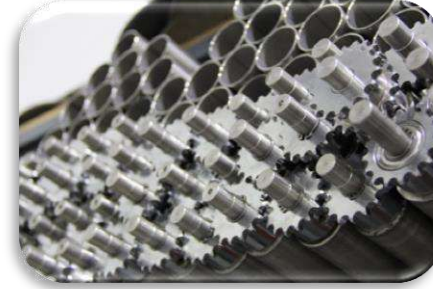

WARRANTY

Electrical warranty (Siemens): 12 month
Mechanical warranty: 24 month