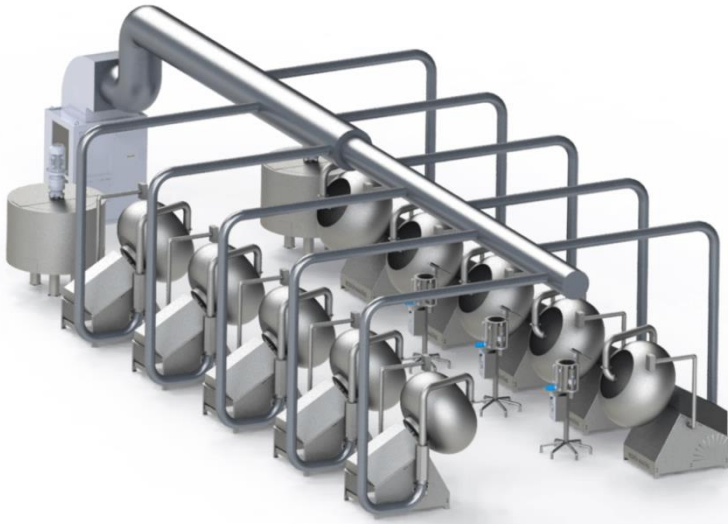

MELTING TANK E-100-300-500-1000

COMPANY BİOGRAPHY

Our company "Gulmak Machine" offers products and services in accordance with the highest quality standards. We maintain a high level of satisfaction for our customers, employees and suppliers. In this direction, our main goal is to be a company that is sensitive to the needs of society and the environment, which prefers reliability and affordability for those who choose Gulmak Machine. Gulmak Machine manufactures and distributes coffee roasting machines, nut roasting machines, dragee chocolate coating machines and nut sugar caramelizing machines. We sell our machines all over the world, while constantly developing and following new trends in the production of equipment for coffee and nuts.

MELTING TANK

GENERAL INFORMATION

Capacity	100-300-500-1000 liters
Connection type	Electricity
Voltage	220 Volt / 50-60 Hz.
Engine power	5 kW

ONLINE SUPPORT

+90 532 368 2154

English – Russian – Turkish – Arabic client advisors