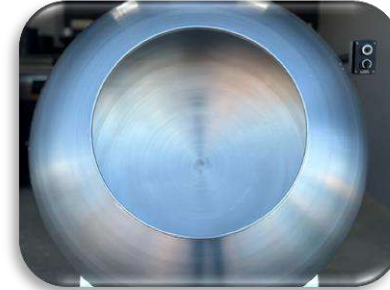

DRAGEE CHOCOLATE COATING MACHINE DSK01

GENERAL INFORMATION

Capacity	80 Kg/ per hour
Drum diameter	1000 mm
Coating time	60-90 min.
Control	Button
Fuel type	Electric
Working electrical voltages	220 Volt / 50-60 Hz.
Motor power	3 Kw

Smooth coating drum

**AISI 304 quality
stainless steel**

Easy cleaning

DIMENSIONS

MACHINE DIMENSIONS

H	L	W	WEIGHT
1620 MM	1420 MM	1050 MM	250 KG

SHIPPING DIMENSIONS

H	L	W	WEIGHT
1640 MM	1440 MM	1070 MM	350 KG