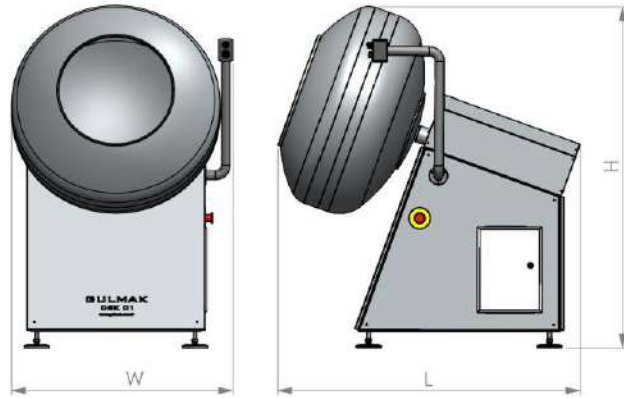

Smooth coating drum

**AISI 304 quality
stainless steel**

Easy cleaning

DIMENSIONS

MACHINE DIMENSIONS

H	L	W	WEIGHT
1620 MM	1420 MM	1050 MM	250 KG

SHIPPING DIMENSIONS

H	L	W	WEIGHT
1640 MM	1440 MM	1070 MM	350 KG