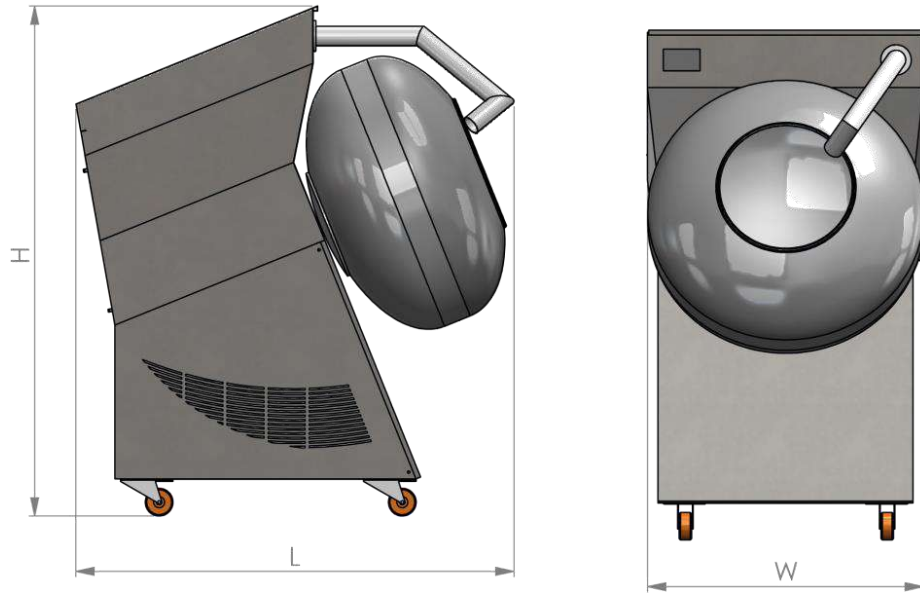

CHOCOLATE SPRAY FEEDING AND CONTROL

DRUM SPEED AND CONTROL

FAN SPEED

COOLING UNIT CONTROL

TEMPERATURE SETTING

SAVE OPTIONS

DİMENSİONS

MACHINE DIMENSIONS

H	L	W	WEİHT
1800 MM	1750 MM	1200 MM	420 KG

SHIPPING DIMENSIONS

H	L	W	WEİHT
2000 MM	1850 MM	1300 MM	500 KG

ADDITIONAL EQUIPMENT

Chocolate spray

Chocolate melting tank

ONLINE SUPPORT

+90 532 368 2154