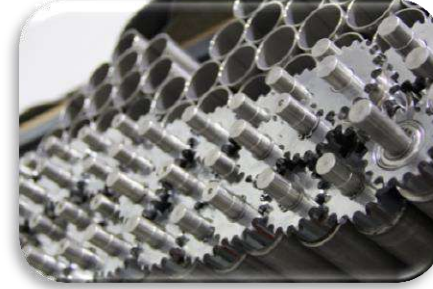

WARRANTY

Electrical warranty (Siemens): 12 month
Mechanical warranty: 24 month