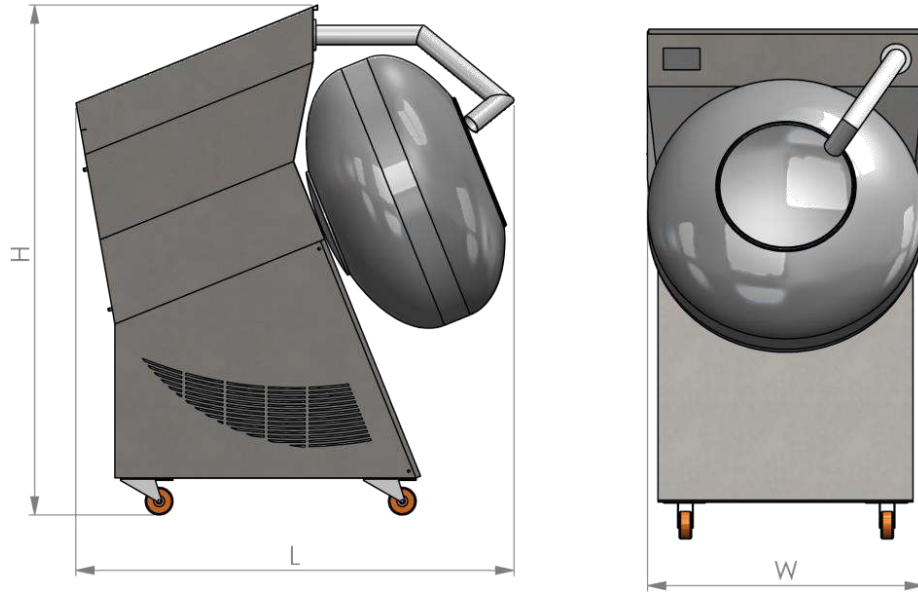

CHOCOLATE SPRAY FEEDING AND CONTROL

DRUM SPEED AND CONTROL

FAN SPEED

COOLING UNIT CONTROL

TEMPERATURE SETTING

SAVE OPTIONS

DIMENSIONS

MACHINE DIMENSIONS

H	L	W	WEIGHT
1800 MM	1600 MM	1000 MM	380 KG

SHIPPING DIMENSIONS

H	L	W	WEIGHT
2000 MM	1850 MM	1200 MM	450 KG

ADDITIONAL EQUIPMENT

Chocolate spray

Chocolate melting tank

ONLINE SUPPORT

+90 532 368 2154