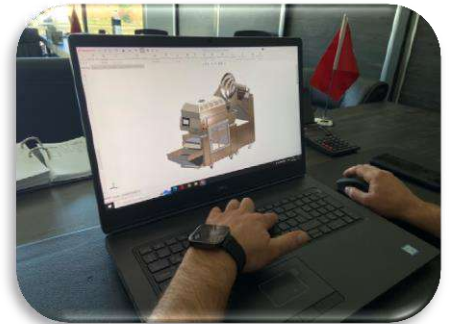

WARRANTY

Electrical warranty (Siemens): 12 month
Mechanical warranty: 24 month