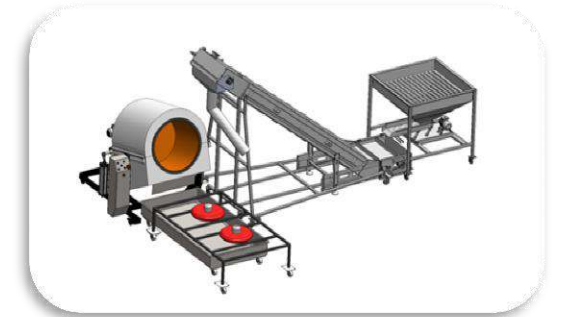

NUT SUGAR COATING MACHINE DSK03

GENERAL INFORMATION

Capacity	40-60 Kg/ per hour
Working Electric voltage	1x220 Volt / 50-60 Hz.
Max. Electric power (startup)	1.1 KW
Average gas consumption	0.80 m ³
Gas working pressure	21 Mbar
Fuel types	Natural gas – LPG - Propane
Control	Electric Button
Mixing palette	2 pcs
Unloading	Pneumatic system 8 Bar

800 Dr. İnsulation

Smooth coating drum

Pneumatic motion system

Heat resistans shaft elements

4 MM Electroplated cooper drum

AISI 304 Quality stainless mixing pallets

DIMENSIONS

MACHINE DIMENSIONS

H	W	L	WEIGHT
1800 MM	1700 MM	1800 MM	500 KG

PACKAGE DIMENSIONS

H	W	L	WEIGHT
1950 MM	1800 MM	1900 MM	700 KG

ADDITIONAL EQUIPMENT

PLC TOUCH SCREEN

HEAT SENSOR

FEEDING UNIT AND
ELEVATOR

COOLING UNIT