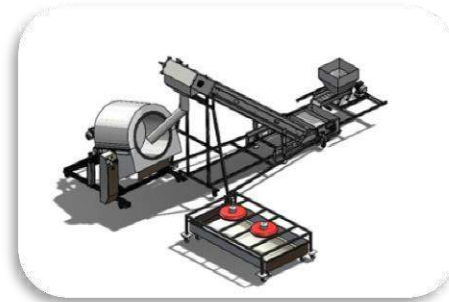

H	W	L	WEIGHT
1800 MM	1700 MM	1800 MM	500 KG

PACKAGE DIMENSIONS

H	W	L	WEIGHT
1950 MM	1800 MM	1900 MM	700 KG

ADDITIONAL EQUIPMENT

PLC TOUCH SCREEN

HEAT SENSOR

FEEDING UNIT AND
ELEVATOR

COOLING UNIT

CARAMELIZED SUGAR
COATING LINES

ONLINE SUPPORT

+90 532 368 2154

English – Russian – Turkish – Arabic client advisors

WARRANTY

Electrical warranty (Siemens): 12 month
Mechanical warranty: 24 month

EXPORT

SOME OF REFERENCE