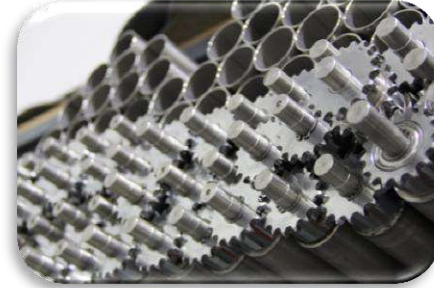

CARAMELIZED SUGAR
COATING LINES

ONLINE SUPPORT

+90 532 368 2154

English – Russian – Turkish – Arabic client advisors

WARRANTY

Electrical warranty (Siemens): 12 month
Mechanical warranty: 24 month

EXPORT

SOME OF REFERENCE