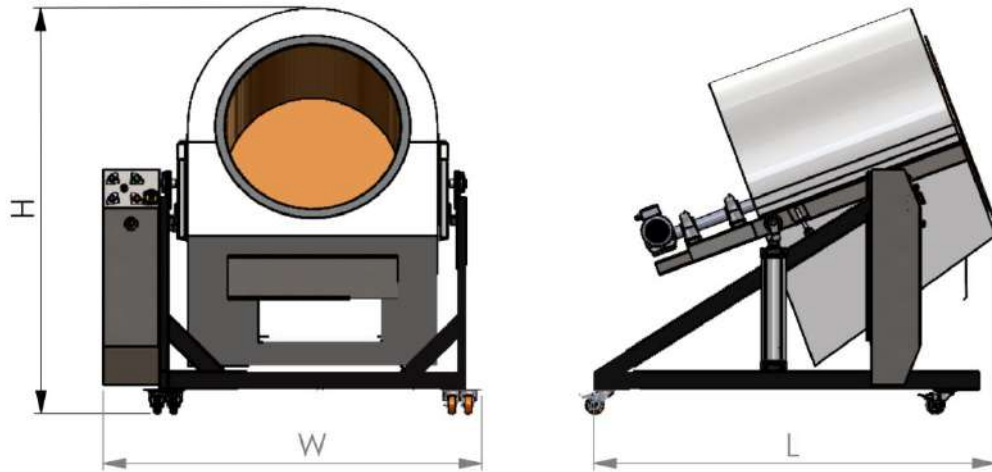

800 Dr. İnsulation

Smooth coating drum

Pneumatic motion system

Heat resistans shaft elements

4 MM Electroplated cooper drum

AISI 304 Quality stainless mixing pallets

DIMENSIONS

MACHINE DIMENSIONS

H	W	L	WEIGHT
1800 MM	1700 MM	1800 MM	500 KG

PACKAGE DIMENSIONS

H	W	L	WEIGHT
1950 MM	1800 MM	1900 MM	700 KG

ADDITIONAL EQUIPMENT

PLC TOUCH SCREEN

HEAT SENSOR

FEEDING UNIT AND
ELEVATOR

COOLING UNIT