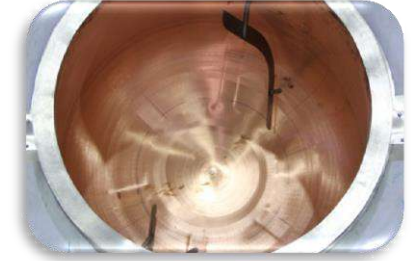

4 MM Electroplated cooper drum