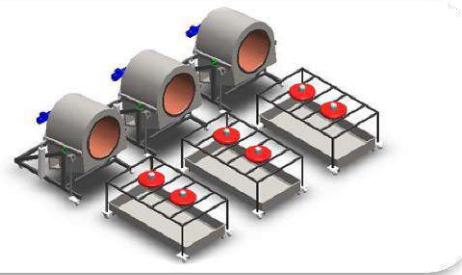

H	W	L	WEIGHT
1800 MM	1700 MM	1800 MM	500 KG

PACKAGE DIMENSIONS

H	W	L	WEIGHT
1950 MM	1800 MM	1900 MM	700 KG

ADDITIONAL EQUIPMENT

PLC TOUCH SCREEN

HEAT SENSOR

FEEDING UNIT AND
ELEVATOR

COOLING UNIT

CARAMELIZED SUGAR
COATING LINES

ONLINE SUPPORT

+90 532 368 2154

English – Russian – Turkish – Arabic client advisors

WARRANTY

Electrical warranty (Siemens): 12 month
Mechanical warranty: 24 month

EXPORT

SOME OF REFERENCE