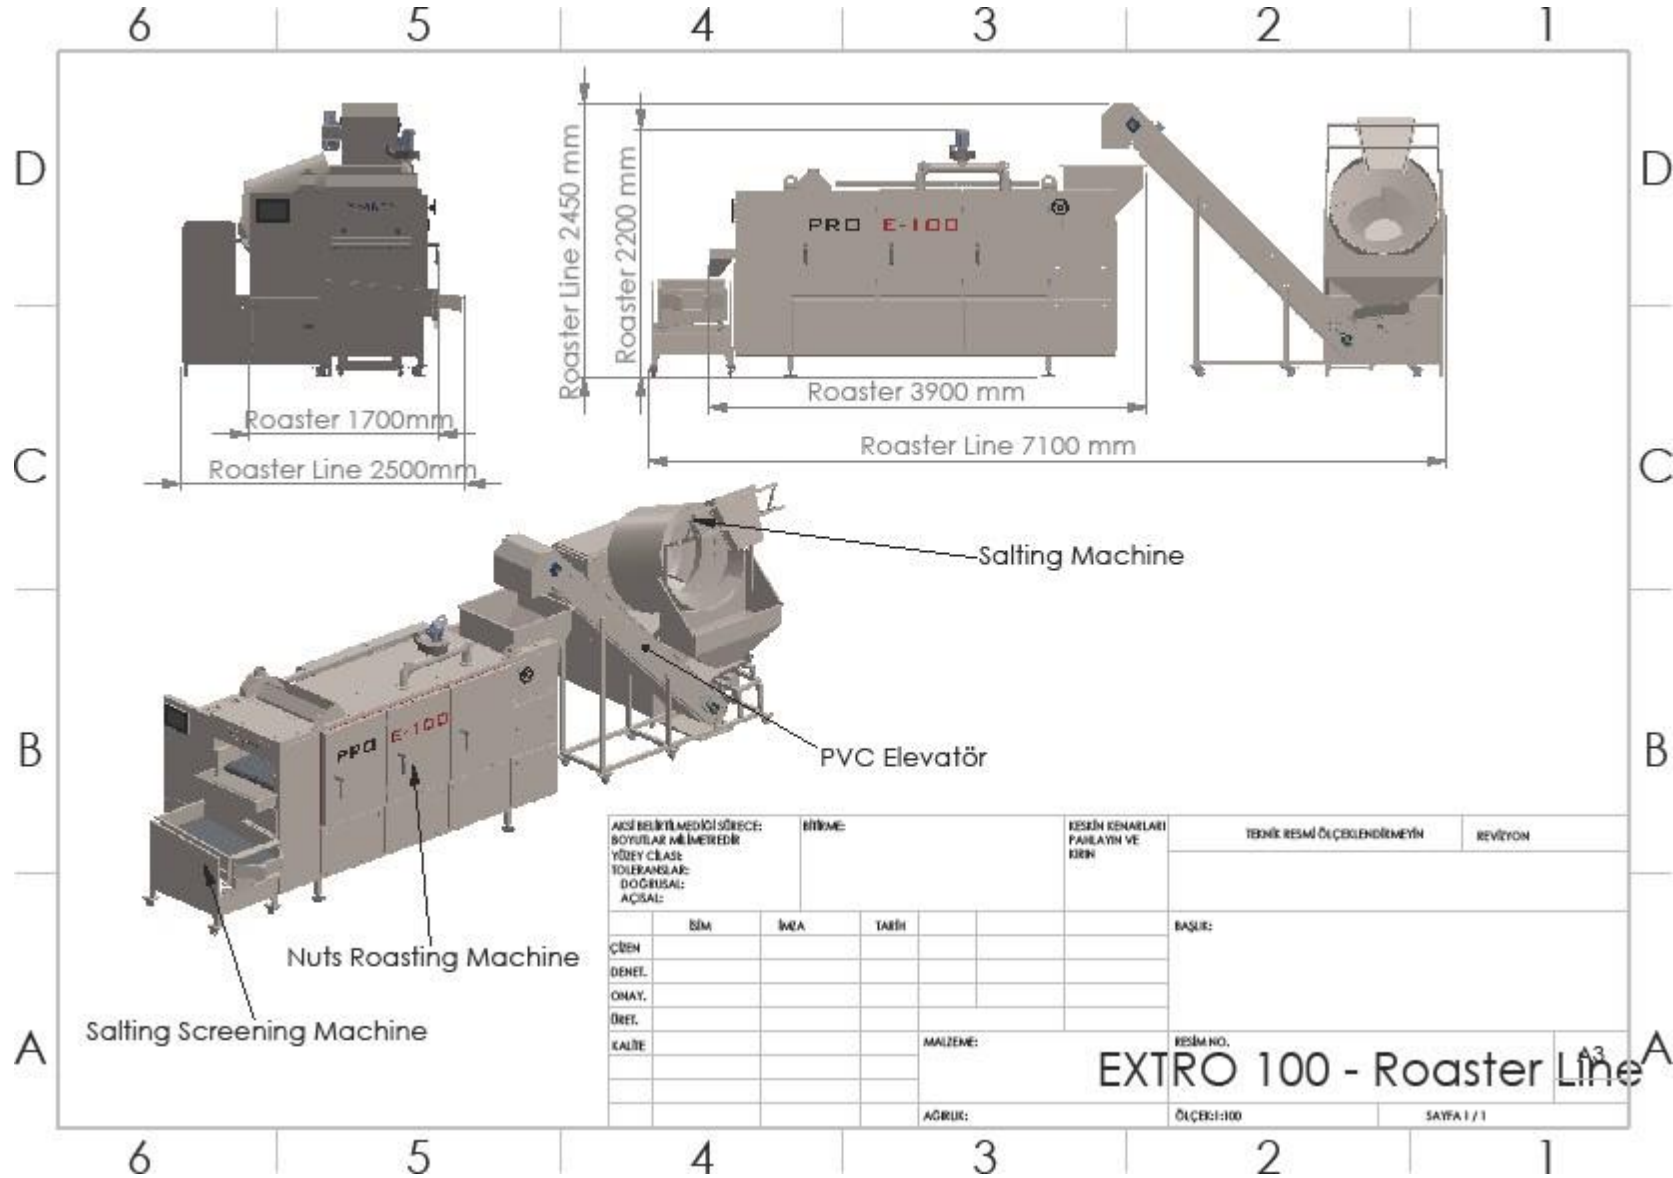

NO	PRODUCT	DESCRIPTION
3		Vibration salting sieve • Made totally of AISI 304 stainless steel.
4		Manual Nuts salting machine • Made totally of AISI 304 stainless steel • Speed control.

DİMENŞİON