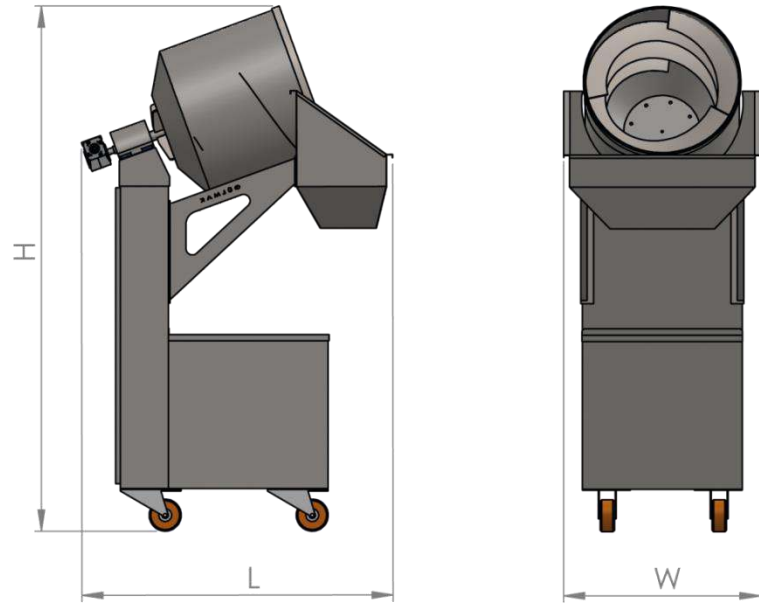

MAXIMUM CAPACITY

PRODUCT	CAPACITY
SUNFLOWER SEEDS	25 KG
SUNFLOWER (WHITE)	25 KG
PISTACHIO IN SHELL	30 KG
PISTACHIO	28 KG
ALMOND	30 KG
HAZELNUT	30 KG
PEANUT	30 KG
PUMPKIN SEEDS	22 KG
PEANUTS IN SHELL	20 KG
CASHEW	28 KG

* VALUES ARE PRESENT AS AVERAGES

DİMENŞİON

MACHINE DIMENSIONS

Height H	Length L	Width W	Weight
1850 MM	1380 MM	780 MM	110 KG

PACKAGE DIMENSIONS

Height H	Length L	Width W	Weight
2150 MM	1500 MM	850 MM	180 KG