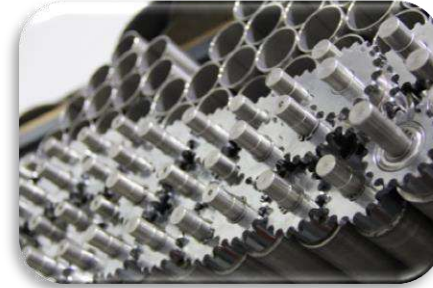

WARRANTY

Electrical warranty (Siemens): 12 month
Mechanical warranty: 24 month