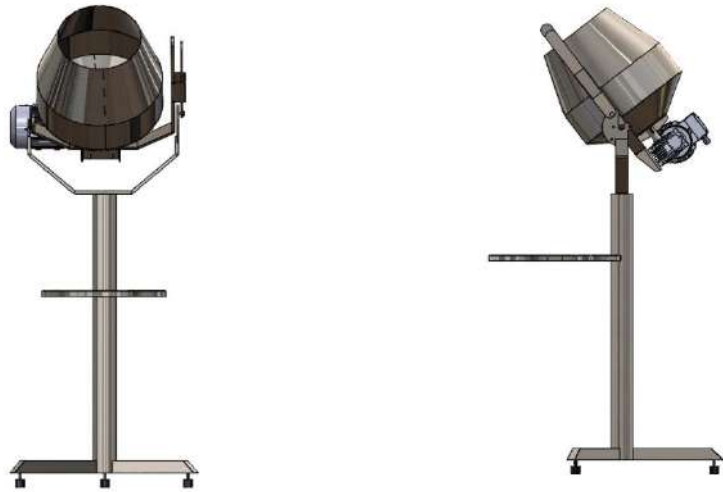

* VALUES ARE PRESENT AS AVERAGES

DIMENSIONS

MACHINE DIMENSIONS

Height H	Length L	Width W	Weight
1550 MM	400 MM	600 MM	32 KG

DIMENSIONS IN THE BOX

Height H	Length L	Width W	Weight
1650 MM	800 MM	650 MM	45 KG