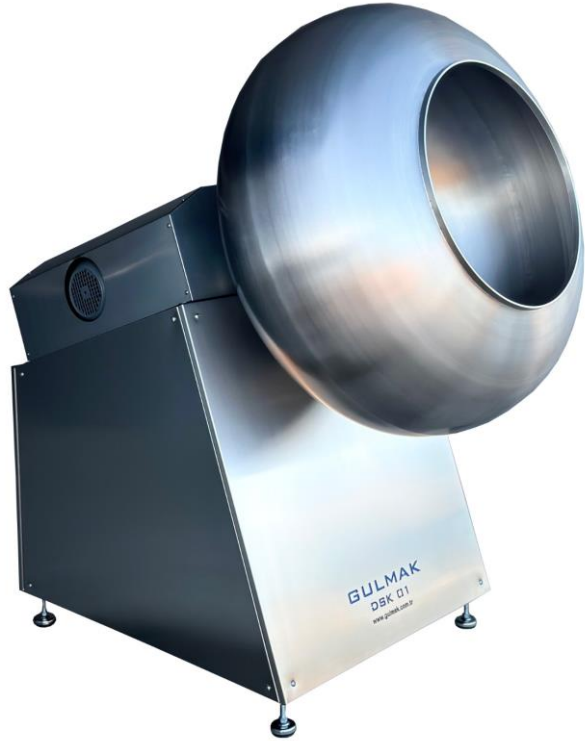

**DRAGEE CHOCOLATE COATING  
MACHINE  
DSK01**

# DRAGEE CHOCOLATE COATING MACHINE DSK01

# GENERAL INFORMATION

<b>Capacity</b>	<b>80 Kg/ per hour</b>
Drum diameter	1000 mm
Coating time	60-90 min.
Control	Button
Fuel type	Electric
Working electrical voltages	220 Volt / 50-60 Hz.
Motor power	3 Kw